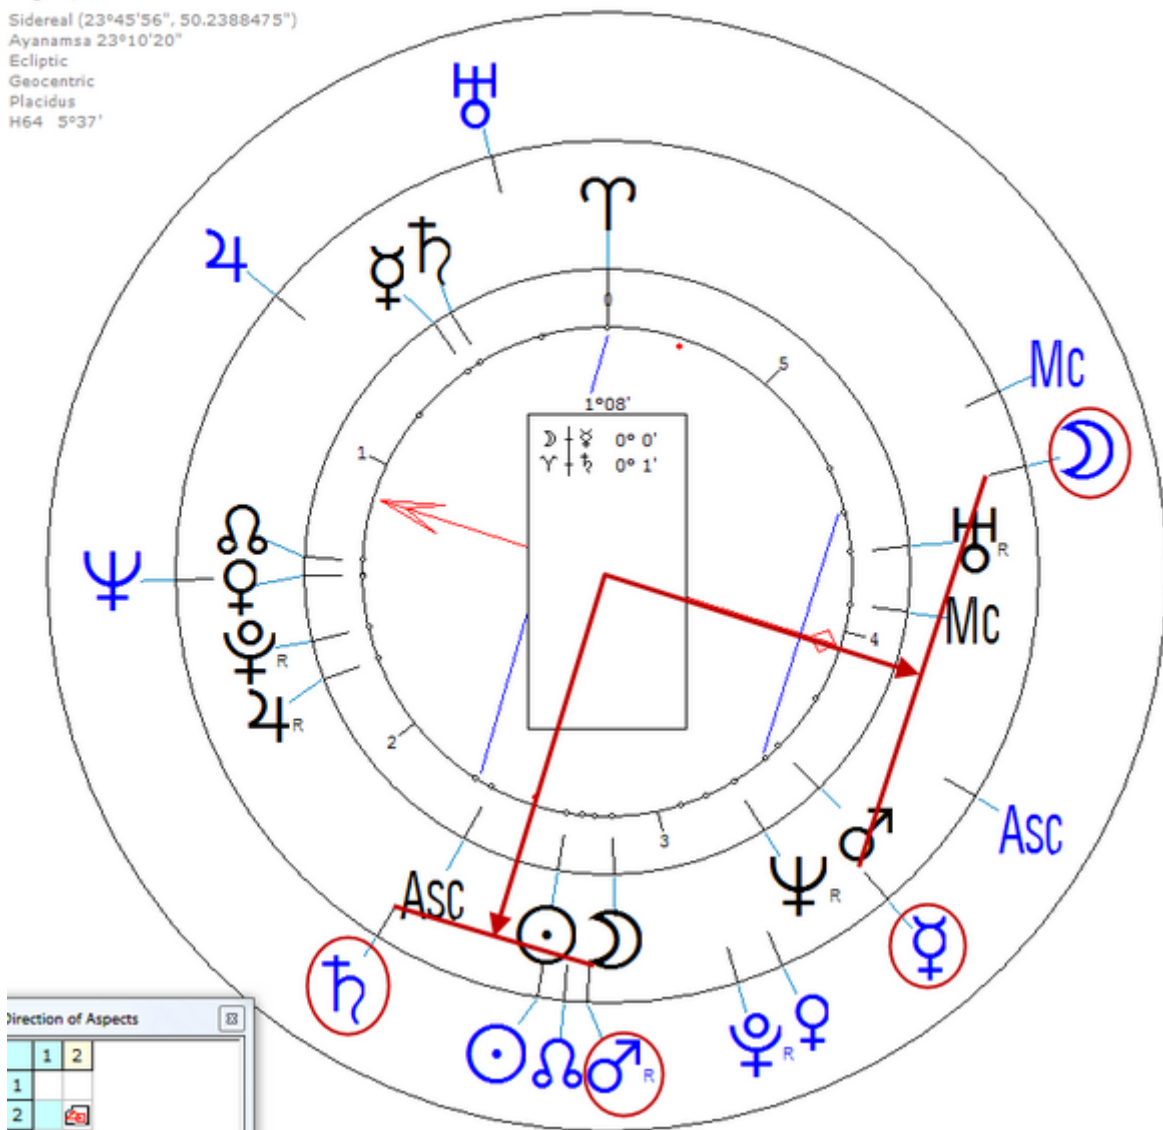

Allaria, Nadine

18 March 1957 at 15:00 (= 3:00 PM)Angres, France, 50n17, 2e46
French policewoman.

<https://www.astro.com/astro-databank/Allaria,_Nadine>

Death by Suicide 26 January 1996 at 04:20 AM (Suicide by gunshot, age 38)

Solar Return (Harmonic 64)

Solar ☽/♀ = Solar♂/♃

Solar ♀/♁ = Solar ☽ = ☽n/♀n

Allaria, Nadine

18 March 1957 Mon 15:00 (GMT+1) 47n28 0w33
Angers, France

Sidereal (23°45'56", 50.2388475")
Ayanamsa 23°10'20"
Ecliptic
Geocentric
Placidus
H64 5°37'